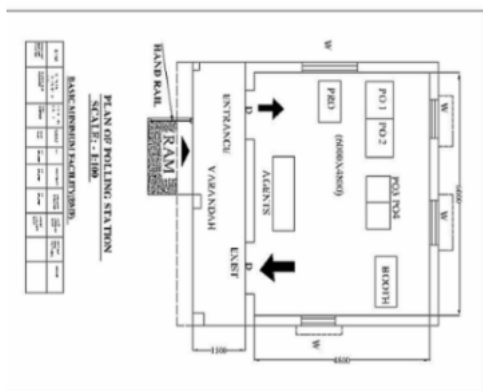

Nazri Naksha

Google Map View

Polling Station Building Front View

Polling Station Front View

Cad View

Key MAP View