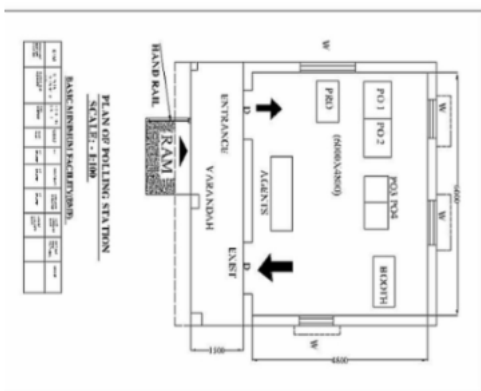

Nazri Naksha

Google Map View

Polling Station Building Front View

Polling Station Front View

Cad View

Key MAP View