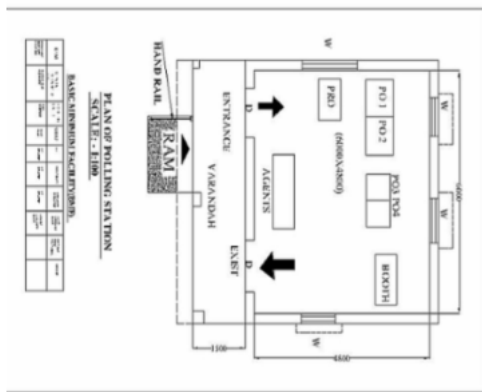

Nazri Naksha

Google Map View

Polling Station Building Front View

Polling Station Front View

Cad View

Key MAP View