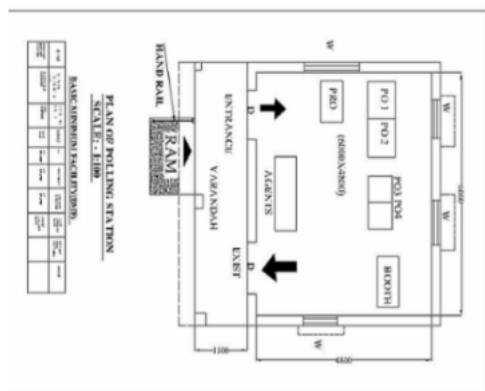

Nazri Naksha

Google Map View

Polling Station Building Front View

Polling Station Front View

Cad View

Key MAP View