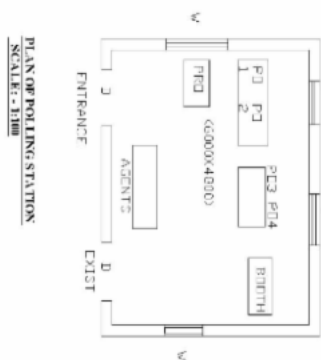

Nazri Naksha

Google Map View

Polling Station Building Front View

Polling Station Front View

Cad View

Key MAP View