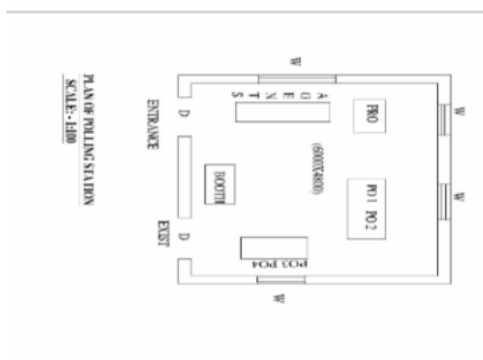

Nazri Naksha

Google Map View

Polling Station Building Front View

Polling Station Front View

Cad View

Key MAP View