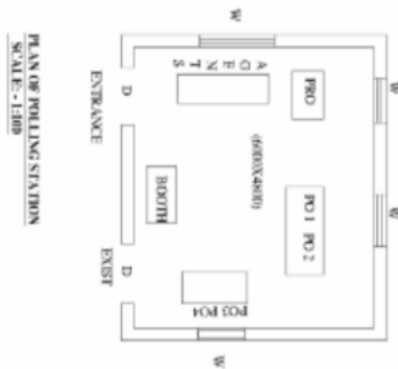

Nazri Naksha

Google Map View

Polling Station Building Front View

Polling Station Front View

Cad View

Key MAP View