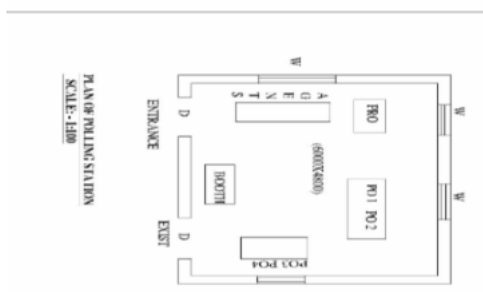

Nazri Naksha

Google Map View

Polling Station Building Front View

Polling Station Front View

Cad View

Key MAP View