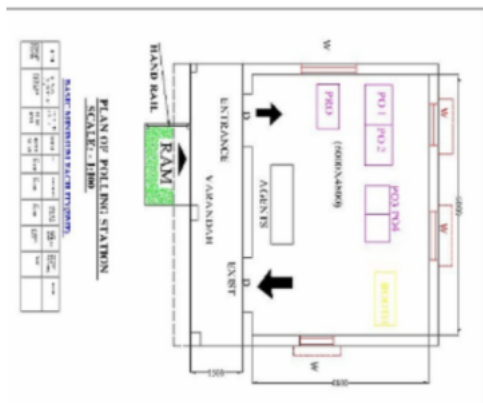

Nazri Naksha

Google Map View

Polling Station Building Front View

Polling Station Front View

Cad View

Key MAP View