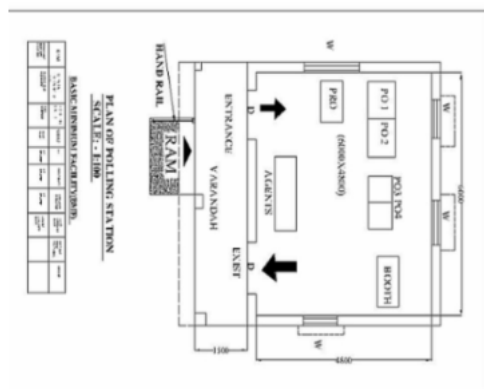

Nazri Naksha

Google Map View

Polling Station Building Front View

Polling Station Front View

Cad View

Key MAP View