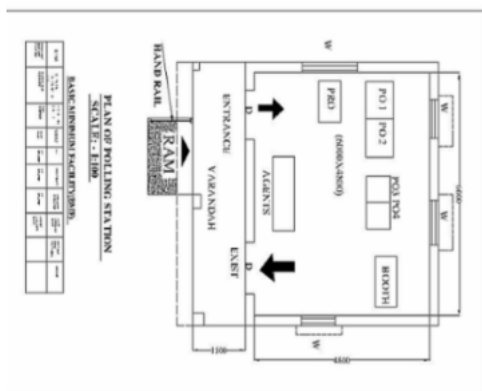

Nazri Naksha

Google Map View

Polling Station Building Front View

Polling Station Front View

Cad View

Key MAP View