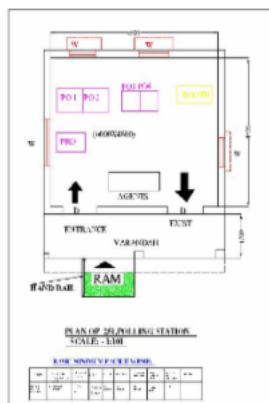

Nazri Naksha

Google Map View

Polling Station Building Front View

Polling Station Front View

Cad View

Key MAP View