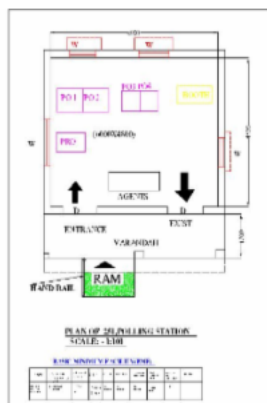

Nazri Naksha

Google Map View

Polling Station Building Front View

Polling Station Front View

Cad View

Key MAP View