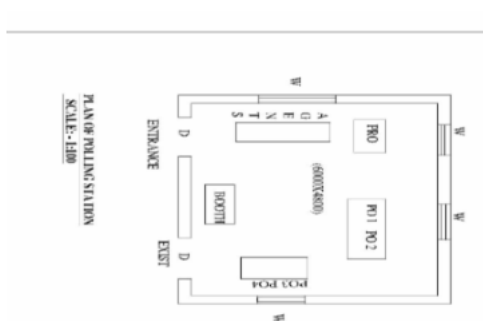

Nazri Naksha

Google Map View

Polling Station Building Front View

Polling Station Front View

Cad View

Key MAP View