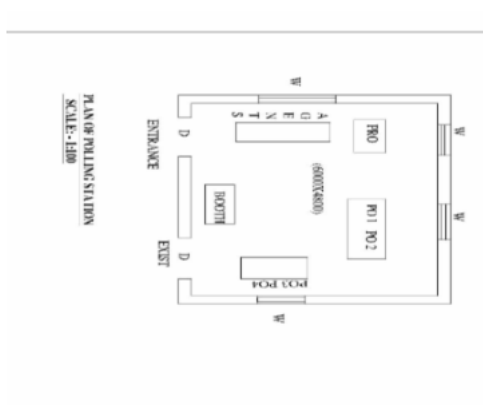

Nazri Naksha

Google Map View

Polling Station Building Front View

Polling Station Front View

Cad View

Key MAP View