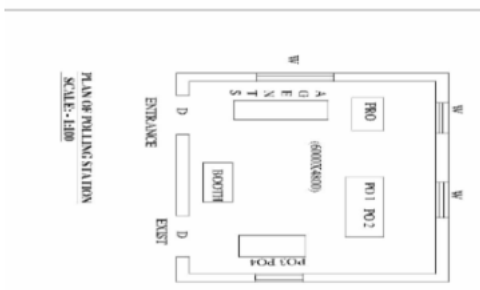

Nazri Naksha

Google Map View

Polling Station Building Front View

Polling Station Front View

Cad View

Key MAP View