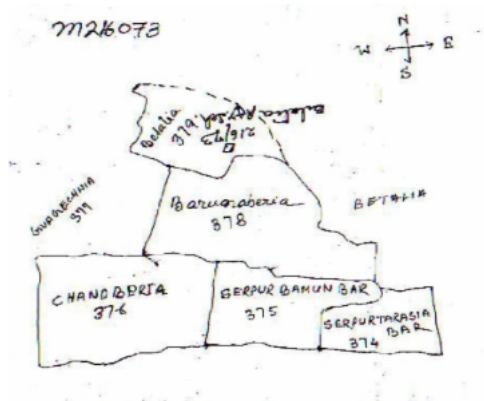

Polling Station Building Front View

Nazri Naksha