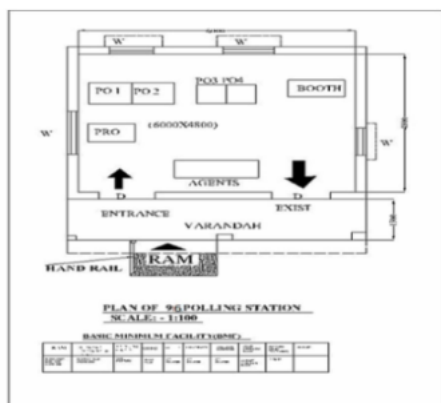

Nazri Naksha

Google Map View

Polling Station Building Front View

Polling Station Front View

Cad View

Key MAP View