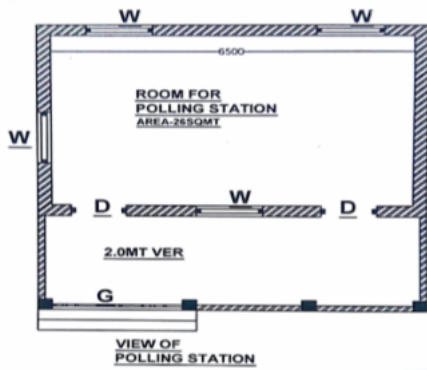

Nazri Naksha

Google Map View

Polling Station Building Front View

Polling Station Front View

Cad View

Key MAP View