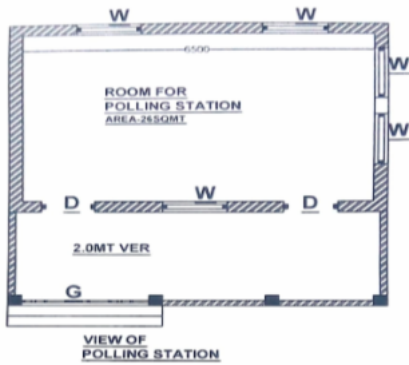

Polling Station Front View

Cad View