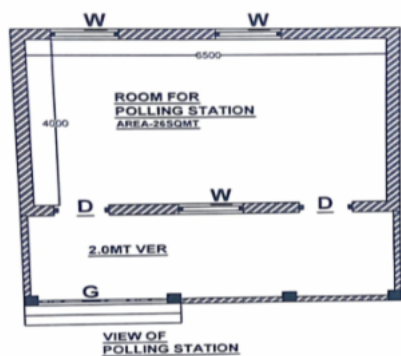

Nazri Naksha

Google Map View

Polling Station Building Front View

Polling Station Front View

Cad View

Key MAP View