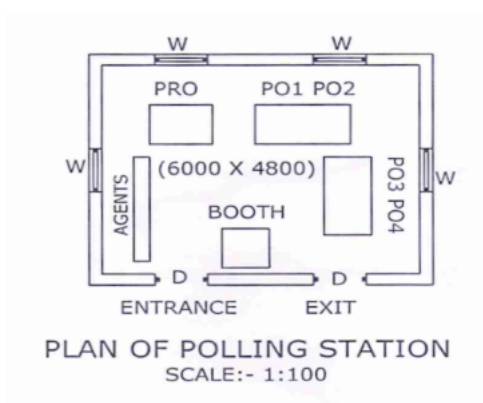

Nazri Naksha

Google Map View

Polling Station Building Front View

Polling Station Front View

Cad View

Key MAP View