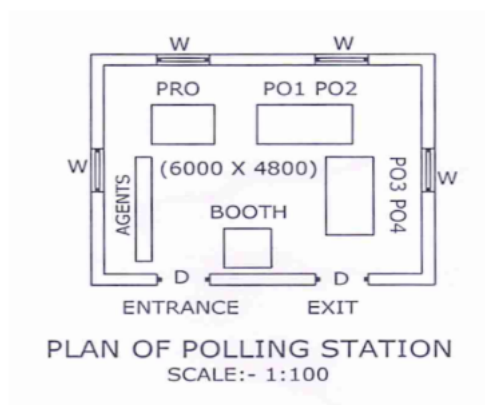

Nazri Naksha

Google Map View

Polling Station Building Front View

Polling Station Front View

Cad View

Key MAP View