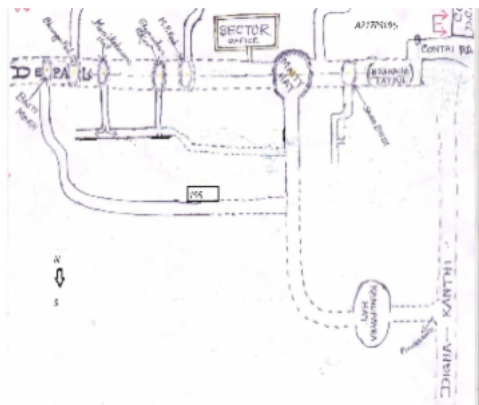

Polling Station Building Front View

Nazri Naksha