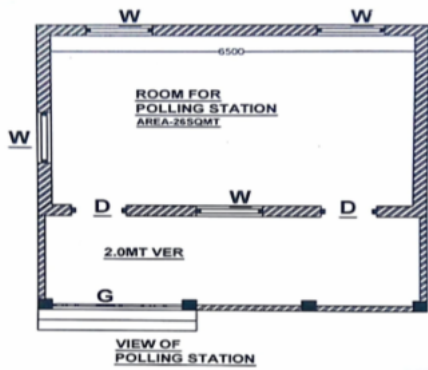

Nazri Naksha

Google Map View

Polling Station Building Front View

Polling Station Front View

Cad View

Key MAP View