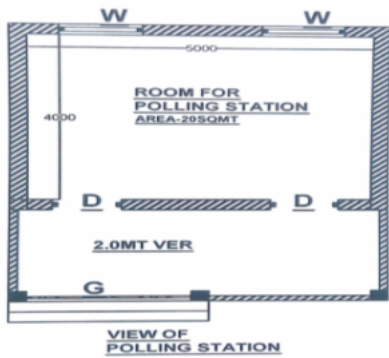

Nazri Naksha

Google Map View

Polling Station Building Front View

Polling Station Front View

Cad View

Key MAP View