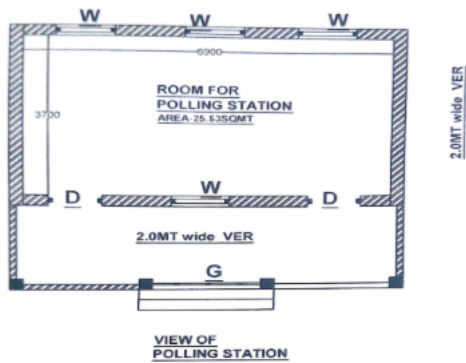

Nazri Naksha

Google Map View

Polling Station Building Front View

Polling Station Front View

Cad View

Key MAP View