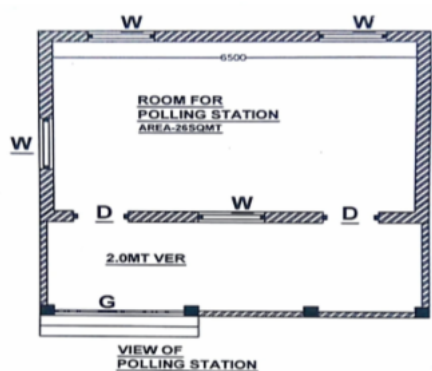

Nazri Naksha

Google Map View

Polling Station Building Front View

Polling Station Front View

Cad View

Key MAP View