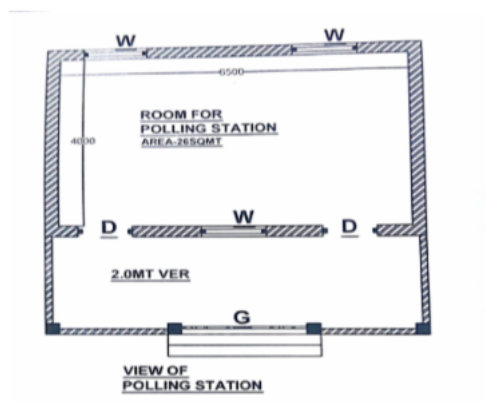

Nazri Naksha

Google Map View

Polling Station Building Front View

Polling Station Front View

Cad View

Key MAP View