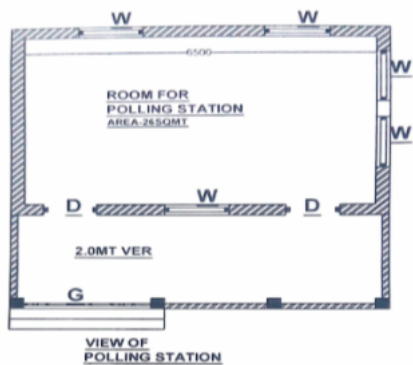

Nazri Naksha

Google Map View

Polling Station Building Front View

Polling Station Front View

Cad View

Key MAP View