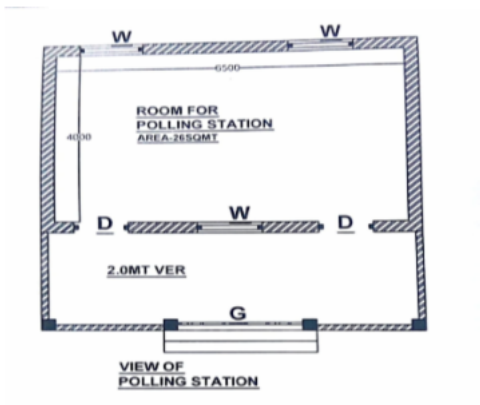

Nazri Naksha

Google Map View

Polling Station Building Front View

Polling Station Front View

Cad View

Key MAP View