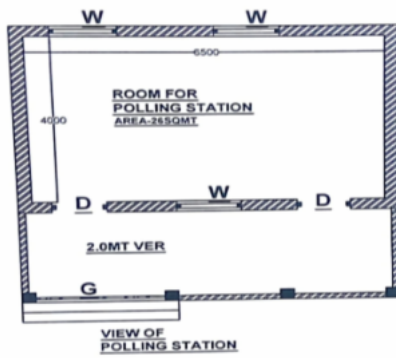

Nazri Naksha

Google Map View

Polling Station Building Front View

Polling Station Front View

Cad View

Key MAP View