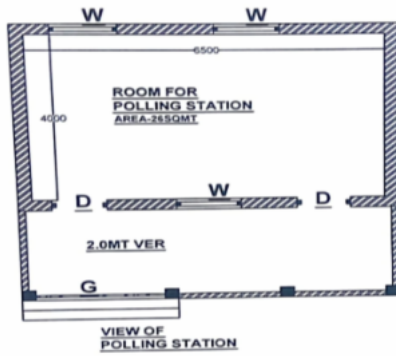

Nazri Naksha

Google Map View

Polling Station Building Front View

Polling Station Front View

Cad View

Key MAP View