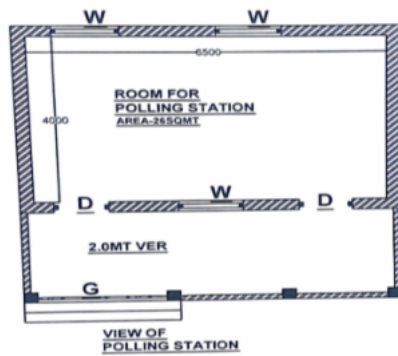

Nazri Naksha

Google Map View

Polling Station Building Front View

Polling Station Front View

Cad View

Key MAP View