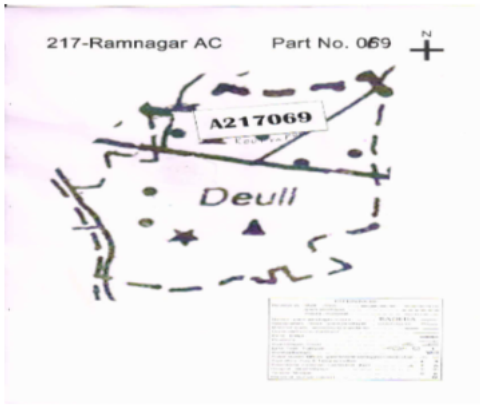

Nazri Naksha

Google Map View

Polling Station Building Front View