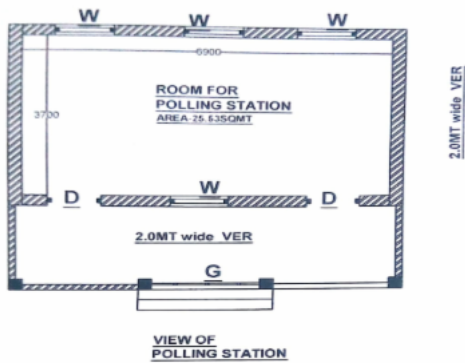

Nazri Naksha

Google Map View

Polling Station Building Front View

Polling Station Front View

Cad View

Key MAP View