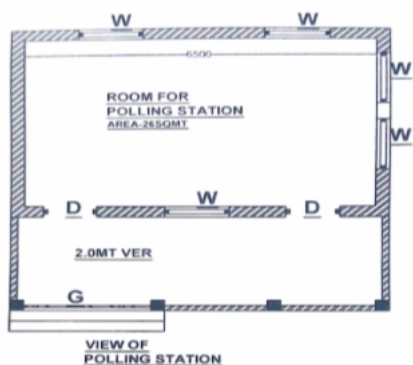

Nazri Naksha

Google Map View

Polling Station Building Front View

Polling Station Front View

Cad View

Key MAP View