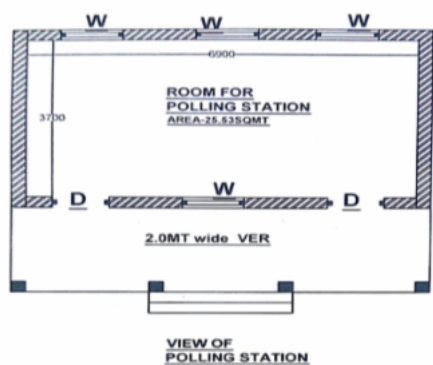

Nazri Naksha

Google Map View

Polling Station Building Front View

Polling Station Front View

Cad View

Key MAP View