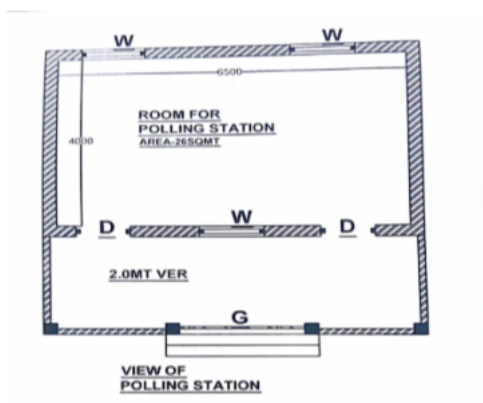

Nazri Naksha

Google Map View

Polling Station Building Front View

Polling Station Front View

Cad View

Key MAP View