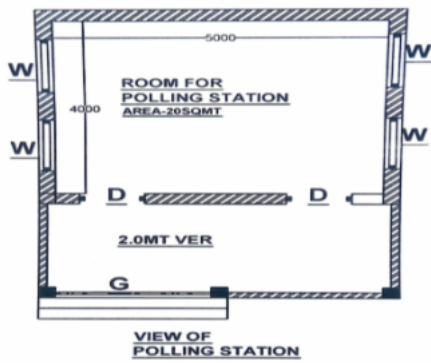

Nazri Naksha

Google Map View

Polling Station Building Front View

Polling Station Front View

Cad View

Key MAP View