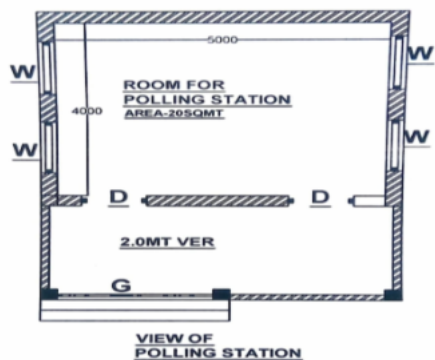

Nazri Naksha

Google Map View

Polling Station Building Front View

Polling Station Front View

Cad View

Key MAP View