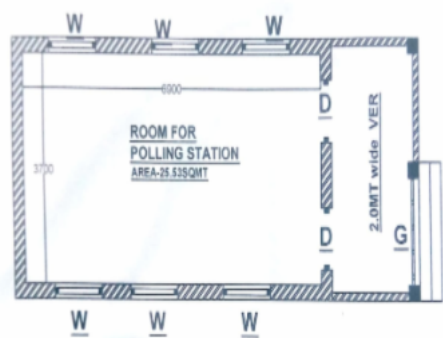

Nazri Naksha

Google Map View

Polling Station Building Front View

Polling Station Front View

Cad View

Key MAP View