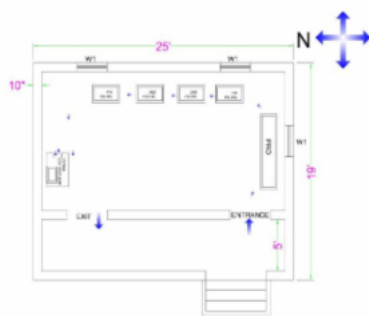

Nazri Naksha

Google Map View

Polling Station Building Front View

Polling Station Front View

Cad View

Key MAP View