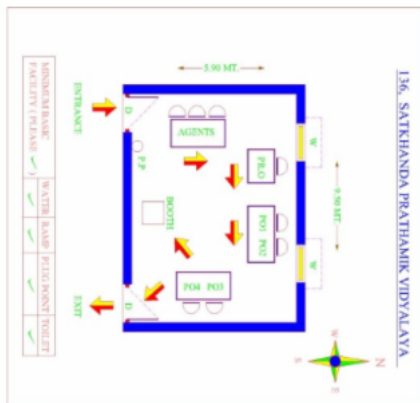

Nazri Naksha

Google Map View

Polling Station Building Front View

Polling Station Front View

Cad View

Key MAP View