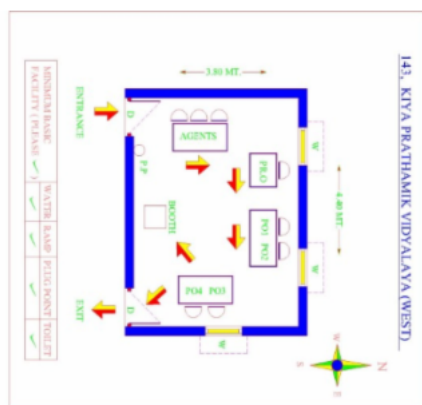

Nazri Naksha

Google Map View

Polling Station Building Front View

Polling Station Front View

Cad View

Key MAP View