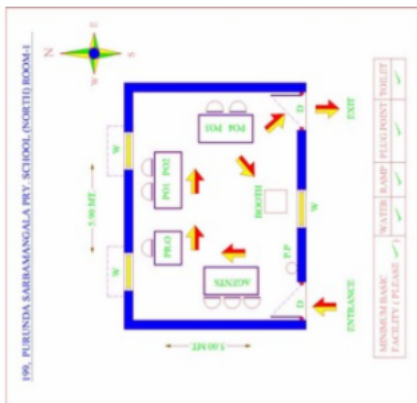

Nazri Naksha

Google Map View

Polling Station Building Front View

Polling Station Front View

Cad View

Key MAP View