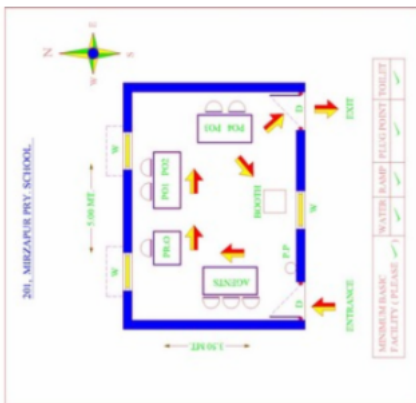

Nazri Naksha

Google Map View

Polling Station Building Front View

Polling Station Front View

Cad View

Key MAP View