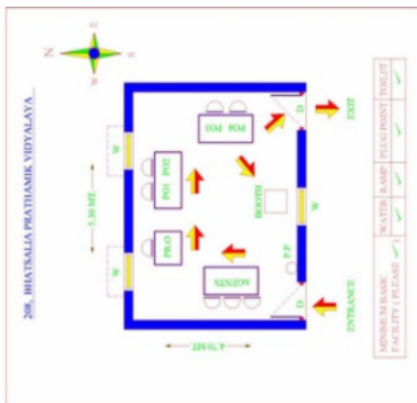

Nazri Naksha

Google Map View

Polling Station Building Front View

Polling Station Front View

Cad View

Key MAP View