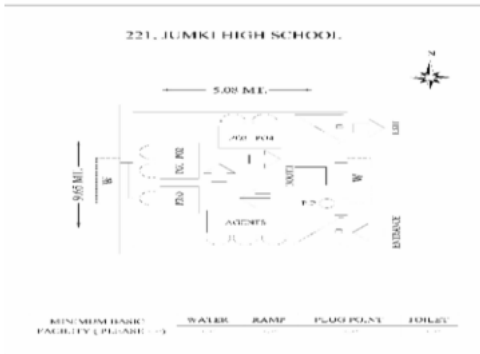

Nazri Naksha

Google Map View

Polling Station Building Front View

Polling Station Front View

Cad View

Key MAP View