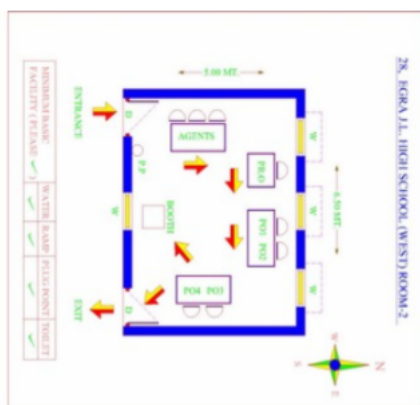

Nazri Naksha

Google Map View

Polling Station Building Front View

Polling Station Front View

Cad View

Key MAP View